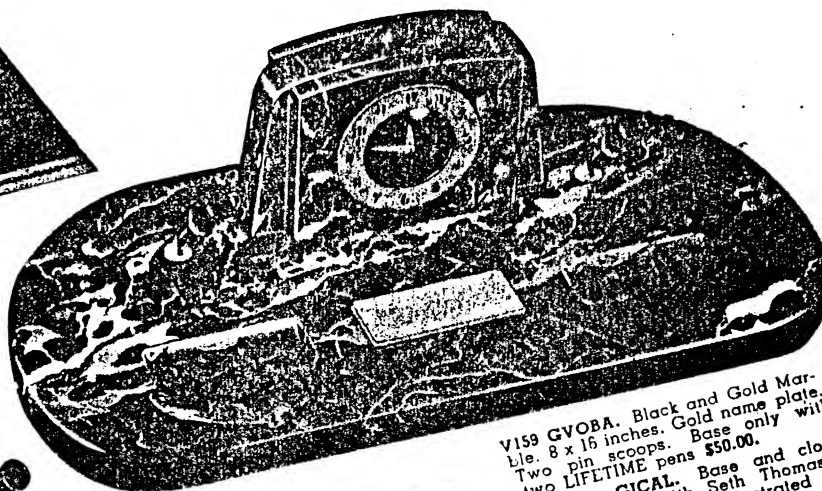

V159 GVOBA. Black and Gold Marble. 8 x 16 inches. Gold name plate. Two pin scoops. Base only with two LIFETIME pens $50.00.
V159-579 GICAL. Base and clock combination with Seth Thomas 8-day movement as illustrated with two LIFETIME pens $75.00.